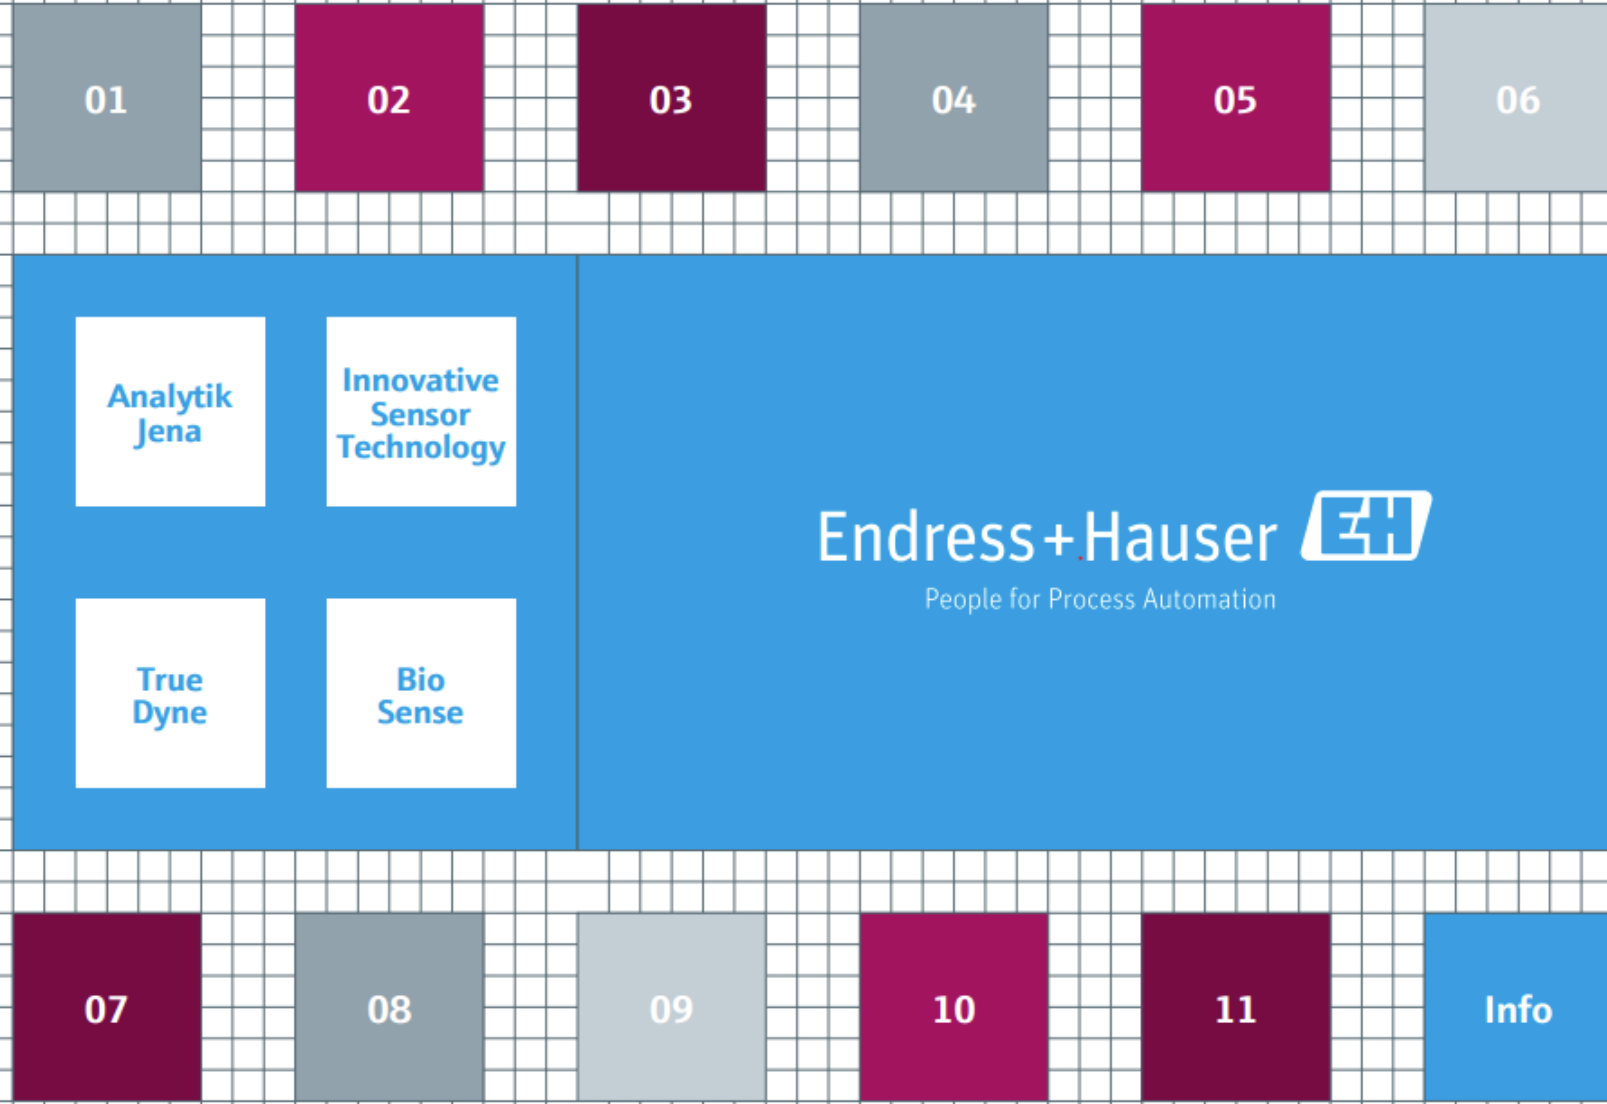

EXHIBITION

SELECTED PARTNERS

- 01 ROCKWELL AUTOMATION
- 02 PEPPERL+FUCHS
- 03 ROTORK

- 04 HIMA PAUL HILDEBRANDT
- 05 SOFTING INDUSTRIAL AUTOMATION

- 06 HONEYWELL
- 07 AUMA RIESTER
- 08 SCHNEIDER ELECTRIC

- 09 FESTO
- 10 PHOENIX CONTACT
- 11 FLOWSERVE